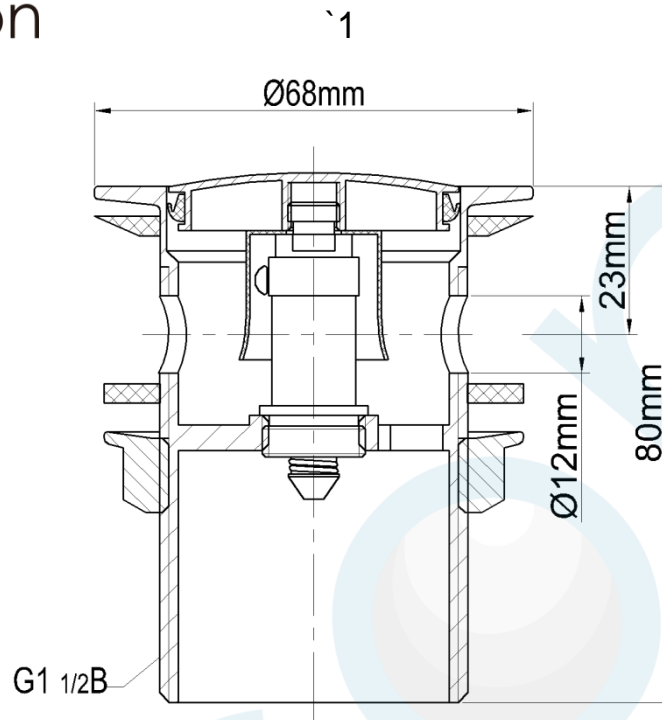

OVER FLOW POP-UP PLUG & WASTE 40mm x 80mm BRASS CP

Product Code : 71415

Brand Name: elson

Product Specification

- Complies with WMTS-040 Watermark Licence Number: WMKT20049
- Material: Brass
- End Connectors: Complies with AS 3688
- Maximum Working Temperature 80°C
- Application: China Basin, Glass Basin, Vanity Basin